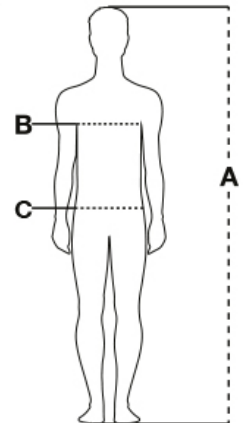

#### ITEM'S DESCRIPTION:

K-way jacket with foldaway hood, cuffs with elastic, two pockets with concealed zip, reflex trim and triangle, silver inner (except for yellow model) packed in bag with drawstring and strap.

#### FABRIC/YARN: DRY-TECH

100% POLYESTER  
60 GR/MQ

**AVAILABLE SIZES:** S-M-L-XL-XXL-3XL-4XL-5XL  
(4XL-5XL navy blue)

Regular Fit

BIG size

**MADE IN:** MADE IN CHINA

**HS CODE:** 62019300

#### CERTIFICATIONS:

Sizes (+/- 5%)	(A)	(B)	(C)
XXS	158/164	76/80	68/72
XS	166/172	82/86	74/79
S	168/174	86/92	80/86
M	172/178	94/100	88/94
L	174/180	102/108	96/102
XL	176/182	110/116	104/110
XXL	178/184	118/124	112/118
3XL	180/186	126/132	120/126
4XL	184/188	134/140	128/134
5XL	186/190	142/148	136/142